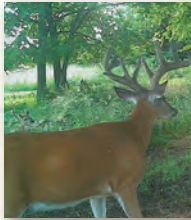

# WHITETAIL DEER

Kansas Whitetail hunting at its best!

Do you love taking advantage of those early season patterns? How about hunting the magical rut in Kansas? Or, do you just enjoy those December hunts with your trusty rifle? At Prairie Storm Outfitting, we offer our whitetail hunts on thousands of acres of private property all located in Unit 3. Our Whitetail hunts consist of 5 full days and 6 nights. These hunts are fully accommodated (excluding tags and license) on some of the most diverse properties Kansas has to offer. Whether you're hunting the property next to the Kirwin National Refuge or farms just miles from the lodge, we can assure you the best experience, accommodations, and opportunity at harvesting that targeted buck you're after!

# How do you target a given buck?

During the growing season, we provide our current and future clients with Dropbox access to our trail camera photos so you and your group can start planning on what buck you would like to target during your hunt with us! If you're not on our Dropbox list and want to follow along all off season, whether you're hunting with us or not, please feel free to ask us and we'd gladly get you added!