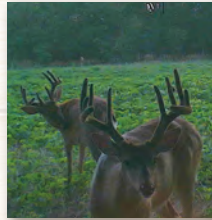

# WHITETAIL DEER

Kansas Whitetail hunting at its best!

Do you love taking advantage of those early season patterns? How about hunting the magical rut in Kansas? Or, do you just enjoy those December hunts with your trusty rifle? At Prairie Storm Outfitting, we offer our whitetail hunts on thousands of acres of private property all located in Unit 3. Our Whitetail hunts consist of 5 full days and 6 nights. These hunts are fully accommodated (excluding tags and license) on some of the most diverse properties Kansas has to offer. Whether you're hunting the property next to the Kirwin National Refuge or farms just miles from the lodge, we can assure you the best experience, accommodations, and opportunity at harvesting that targeted buck you're after!

# How do you target a given buck?

During the growing season, we provide our current and future clients with Dropbox access to our trail camera photos so you and your group can start planning on what buck you would like to target during your hunt with us! If you're not on our Dropbox list and want to follow along all off season, whether you're hunting with us or not, please feel free to ask us and we'd gladly get you added!