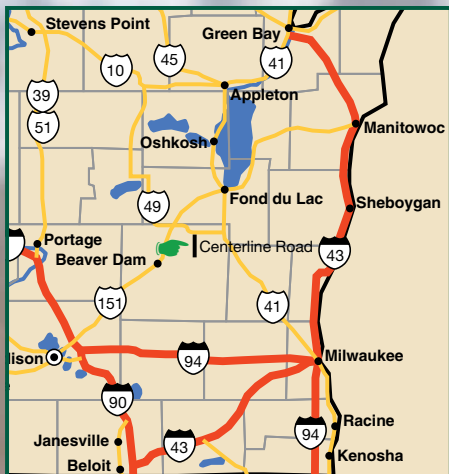

CONTACT US

We are located on the east side of the Horicon Marsh. Our location provide a scenic drive from Milwaukee, Madison, the Fox Valley, Green Bay, Wisconsin Rapids, or Wausau.

From State Hwy. 49, travel to Centerline Road. Turn south on to Centerline Road and Ganderland Quality Labs is located a 1/4 mile on your right.